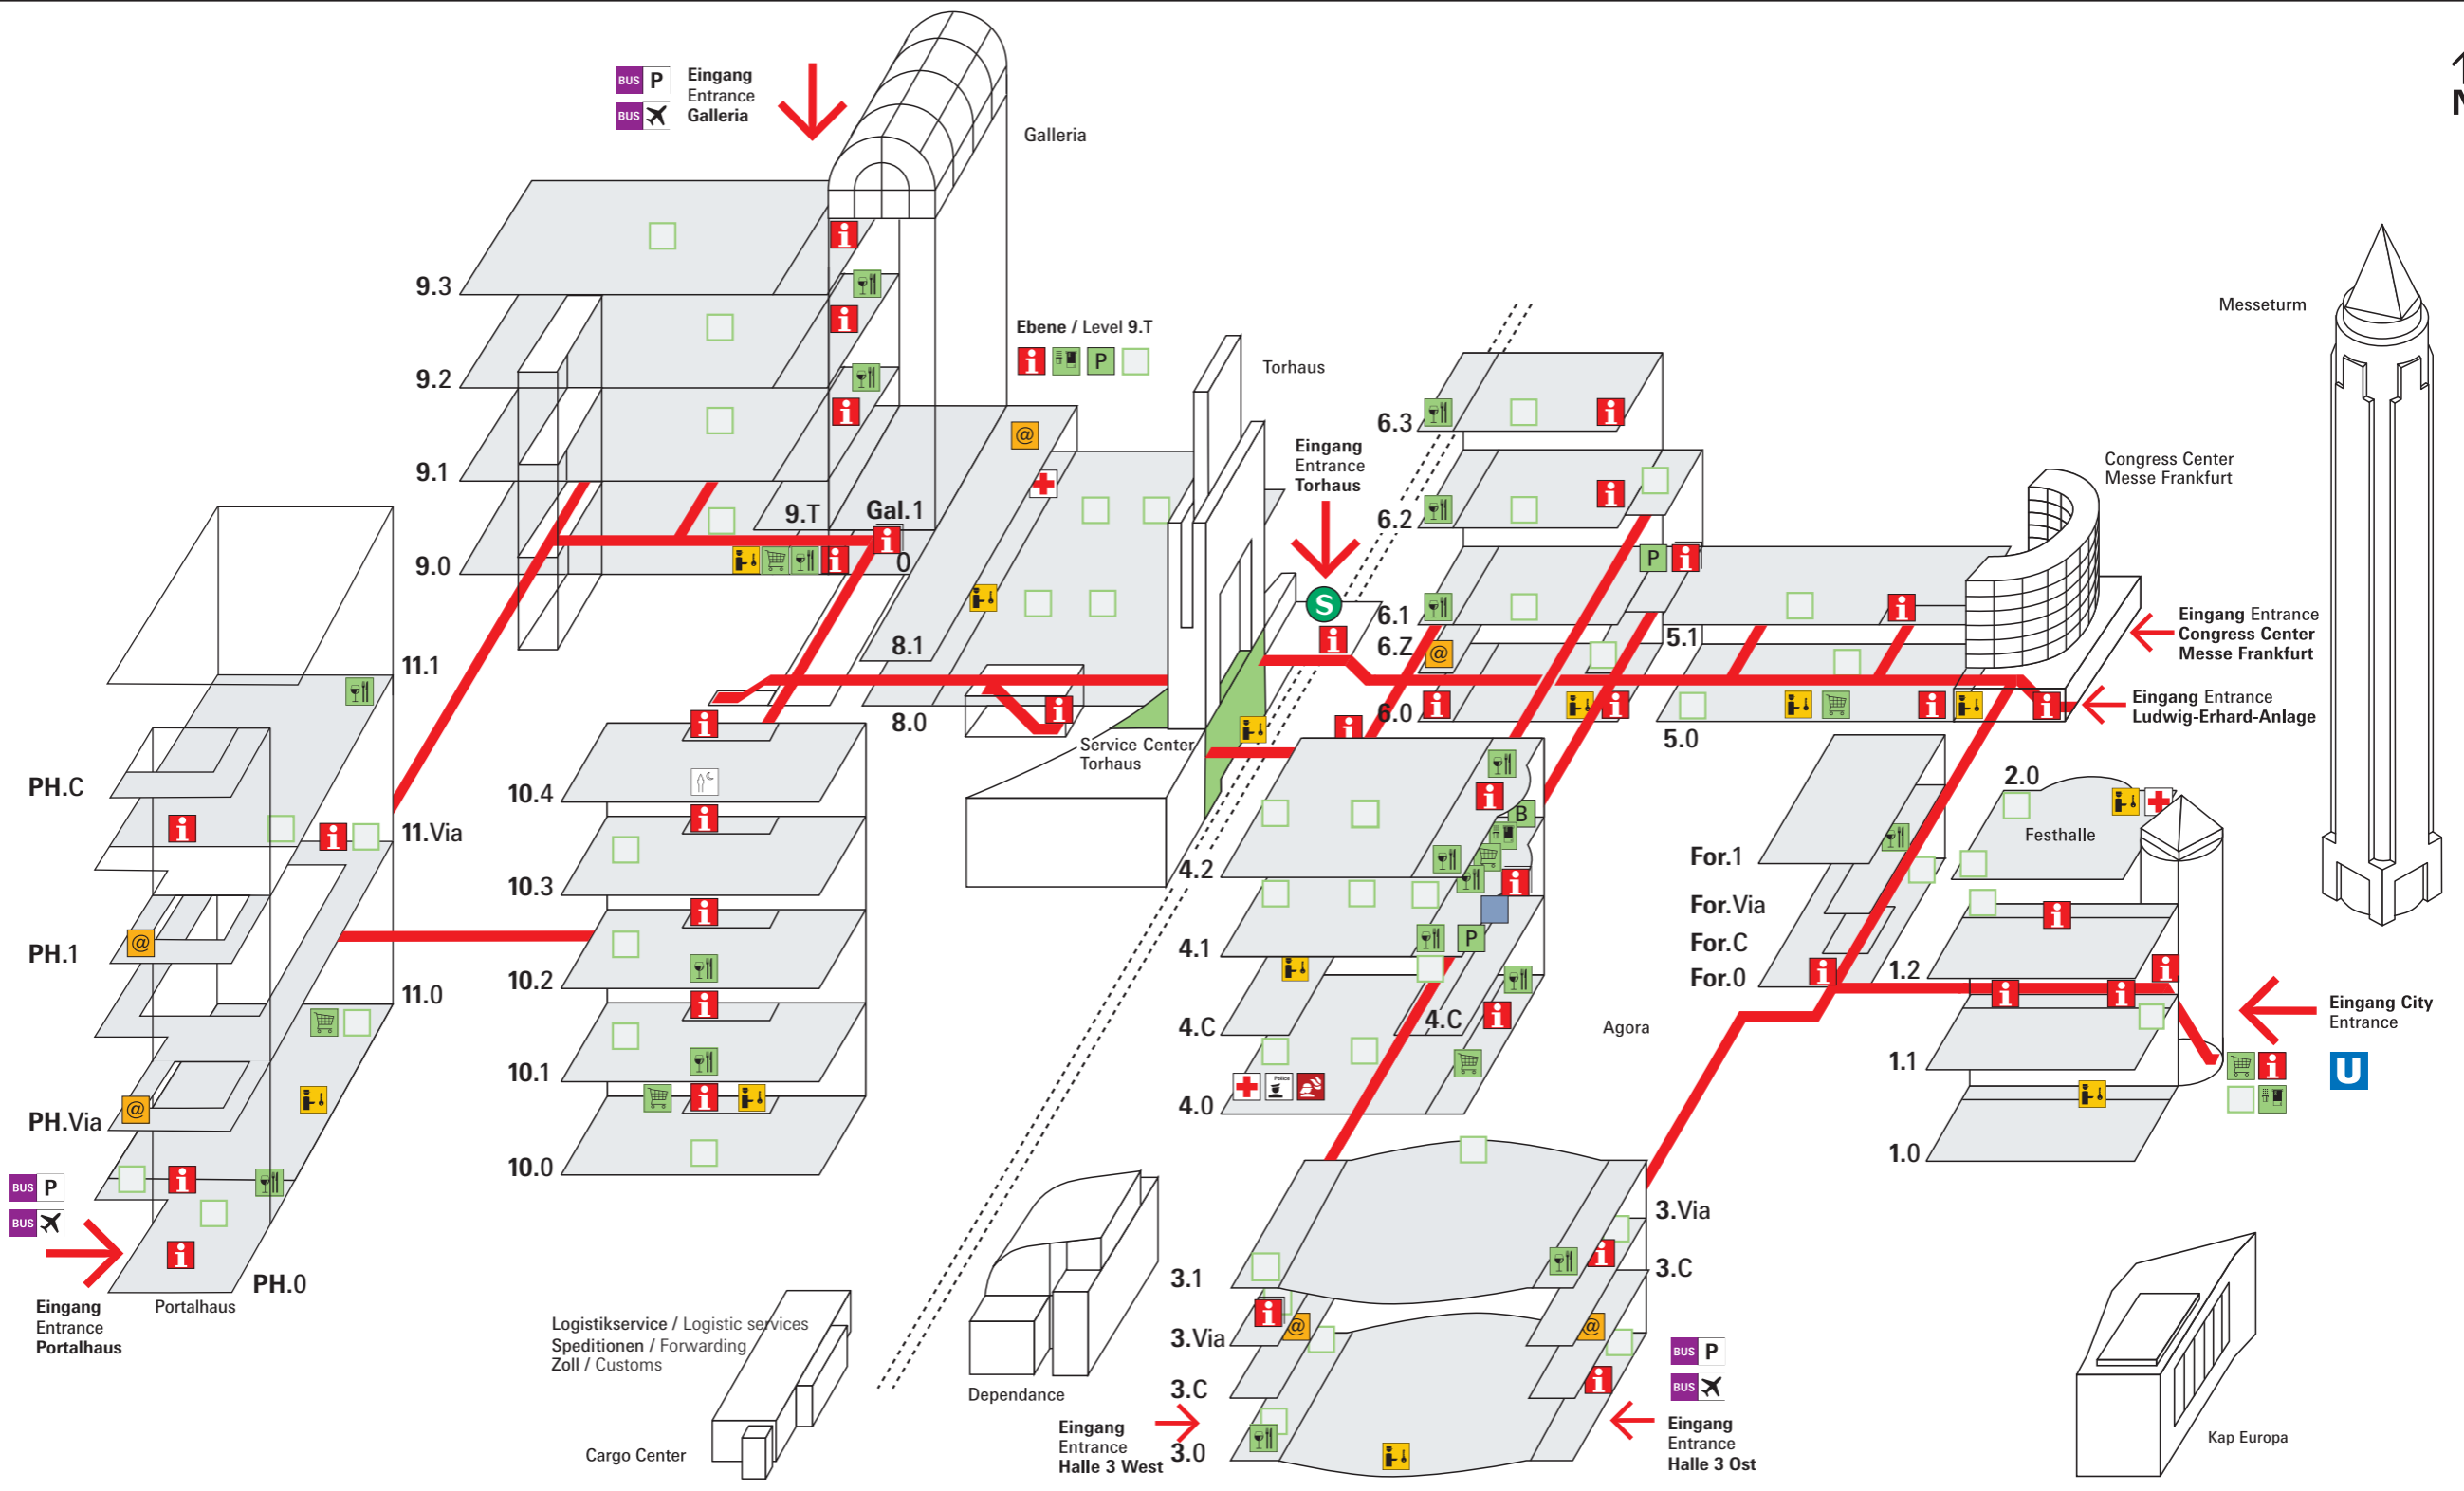

Services\_Gelaende\_06\_15

**Service Center Torhaus**

- |                           |                                       |  |  |
|---------------------------|---------------------------------------|--|--|
| Chapel                    | Kindergarten                          | Postservice/Kurierdienst / Postal and courier services | Zimmerreservierung / Room Reservations Frankfurt Information |
| Fundbüro / Lost and found | Meeting Point                         | Press Center   |  |
| Geldautomat / Cash point  | Market                                | Restaurant   |  |
| Information               | Objektleitung / Trade Fair Management | Zeitungen / Newspapers                                 |  |

**Gelände / Fairground**

- |                        |                          |                                     |
|------------------------|--------------------------|-------------------------------------|
| Café Bar               | net-line                 | Information                         |
| Restaurant             | Geldautomat / Cash Point | Sanitätsstation / First aid station |
| Minimarket             | Bank                     | Polizei / Police                    |
| Zeitungen / Newspapers | Fairshop                 | Feuerwache / Fire Department        |

**Verkehr / Transportation**

- |   |  |
|---|--|
| Muslimischer Gebetsraum / Muslim Prayer Room                                | U-Bahn / Underground railway                           |
| Hallenmeister / Hall inspector  | S-Bahn / Suburban railway                              |
| Logistikservice / Logistic services Speditionen / Forwarding Zoll / Customs | Parkplatz-Shuttle Rebstock / Car park shuttle Rebstock |
|   | Flughafen-Shuttle / Airport shuttle                    |